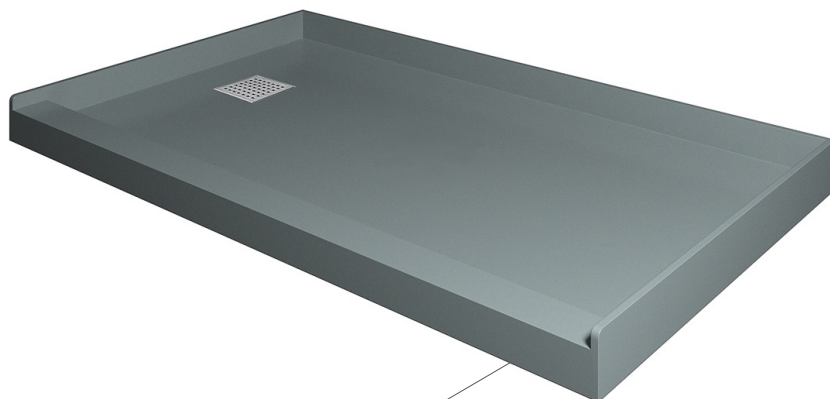

CastStone Shower Base Ready to tile 60"x 36"

This innovative NERVAL ready to tile shower base features high compression molded thermo set resin throughout, ready to install tiles.

**Waffle Design
Bottom of Shower Base**

Model No:
CSB-6036LRT Left Side Drain
CSB-6036RRT Right Side Drain

Product Feature:

- Caststone with waffle design reinforced bottom.
- Single threshold
- 3 Sided 4" tiling/water retention flange
- Low 3" threshold for easy access
- Mold Resistant
- Brushed stainless steel drain plate
- Drain sold separately
- Brand: Nerval